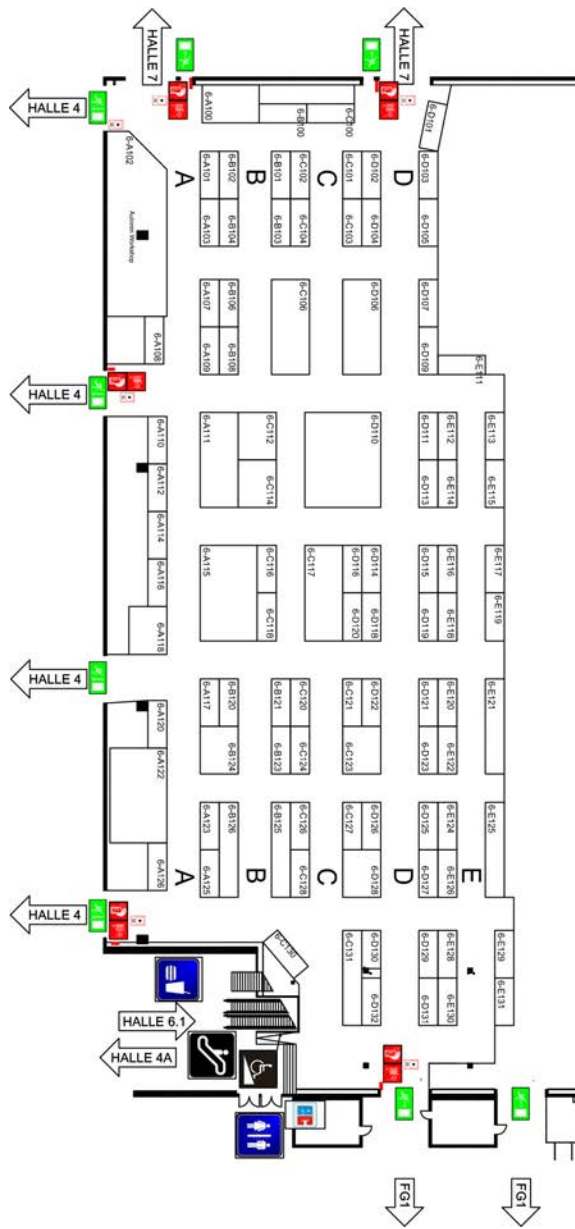

Hallenpläne mit Ausstellerfirmen
Plans of the halls with exhibitors

Halle 6

Aussteller der SPIEL '16