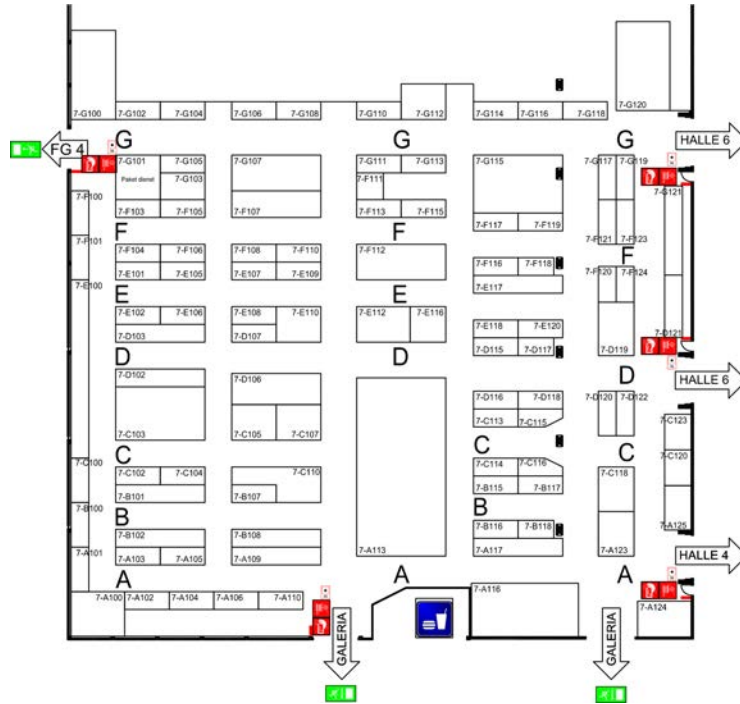

Hallenpläne mit Ausstellerfirmen
Plans of the halls with exhibitors

Halle 7

Aussteller der SPIEL '16